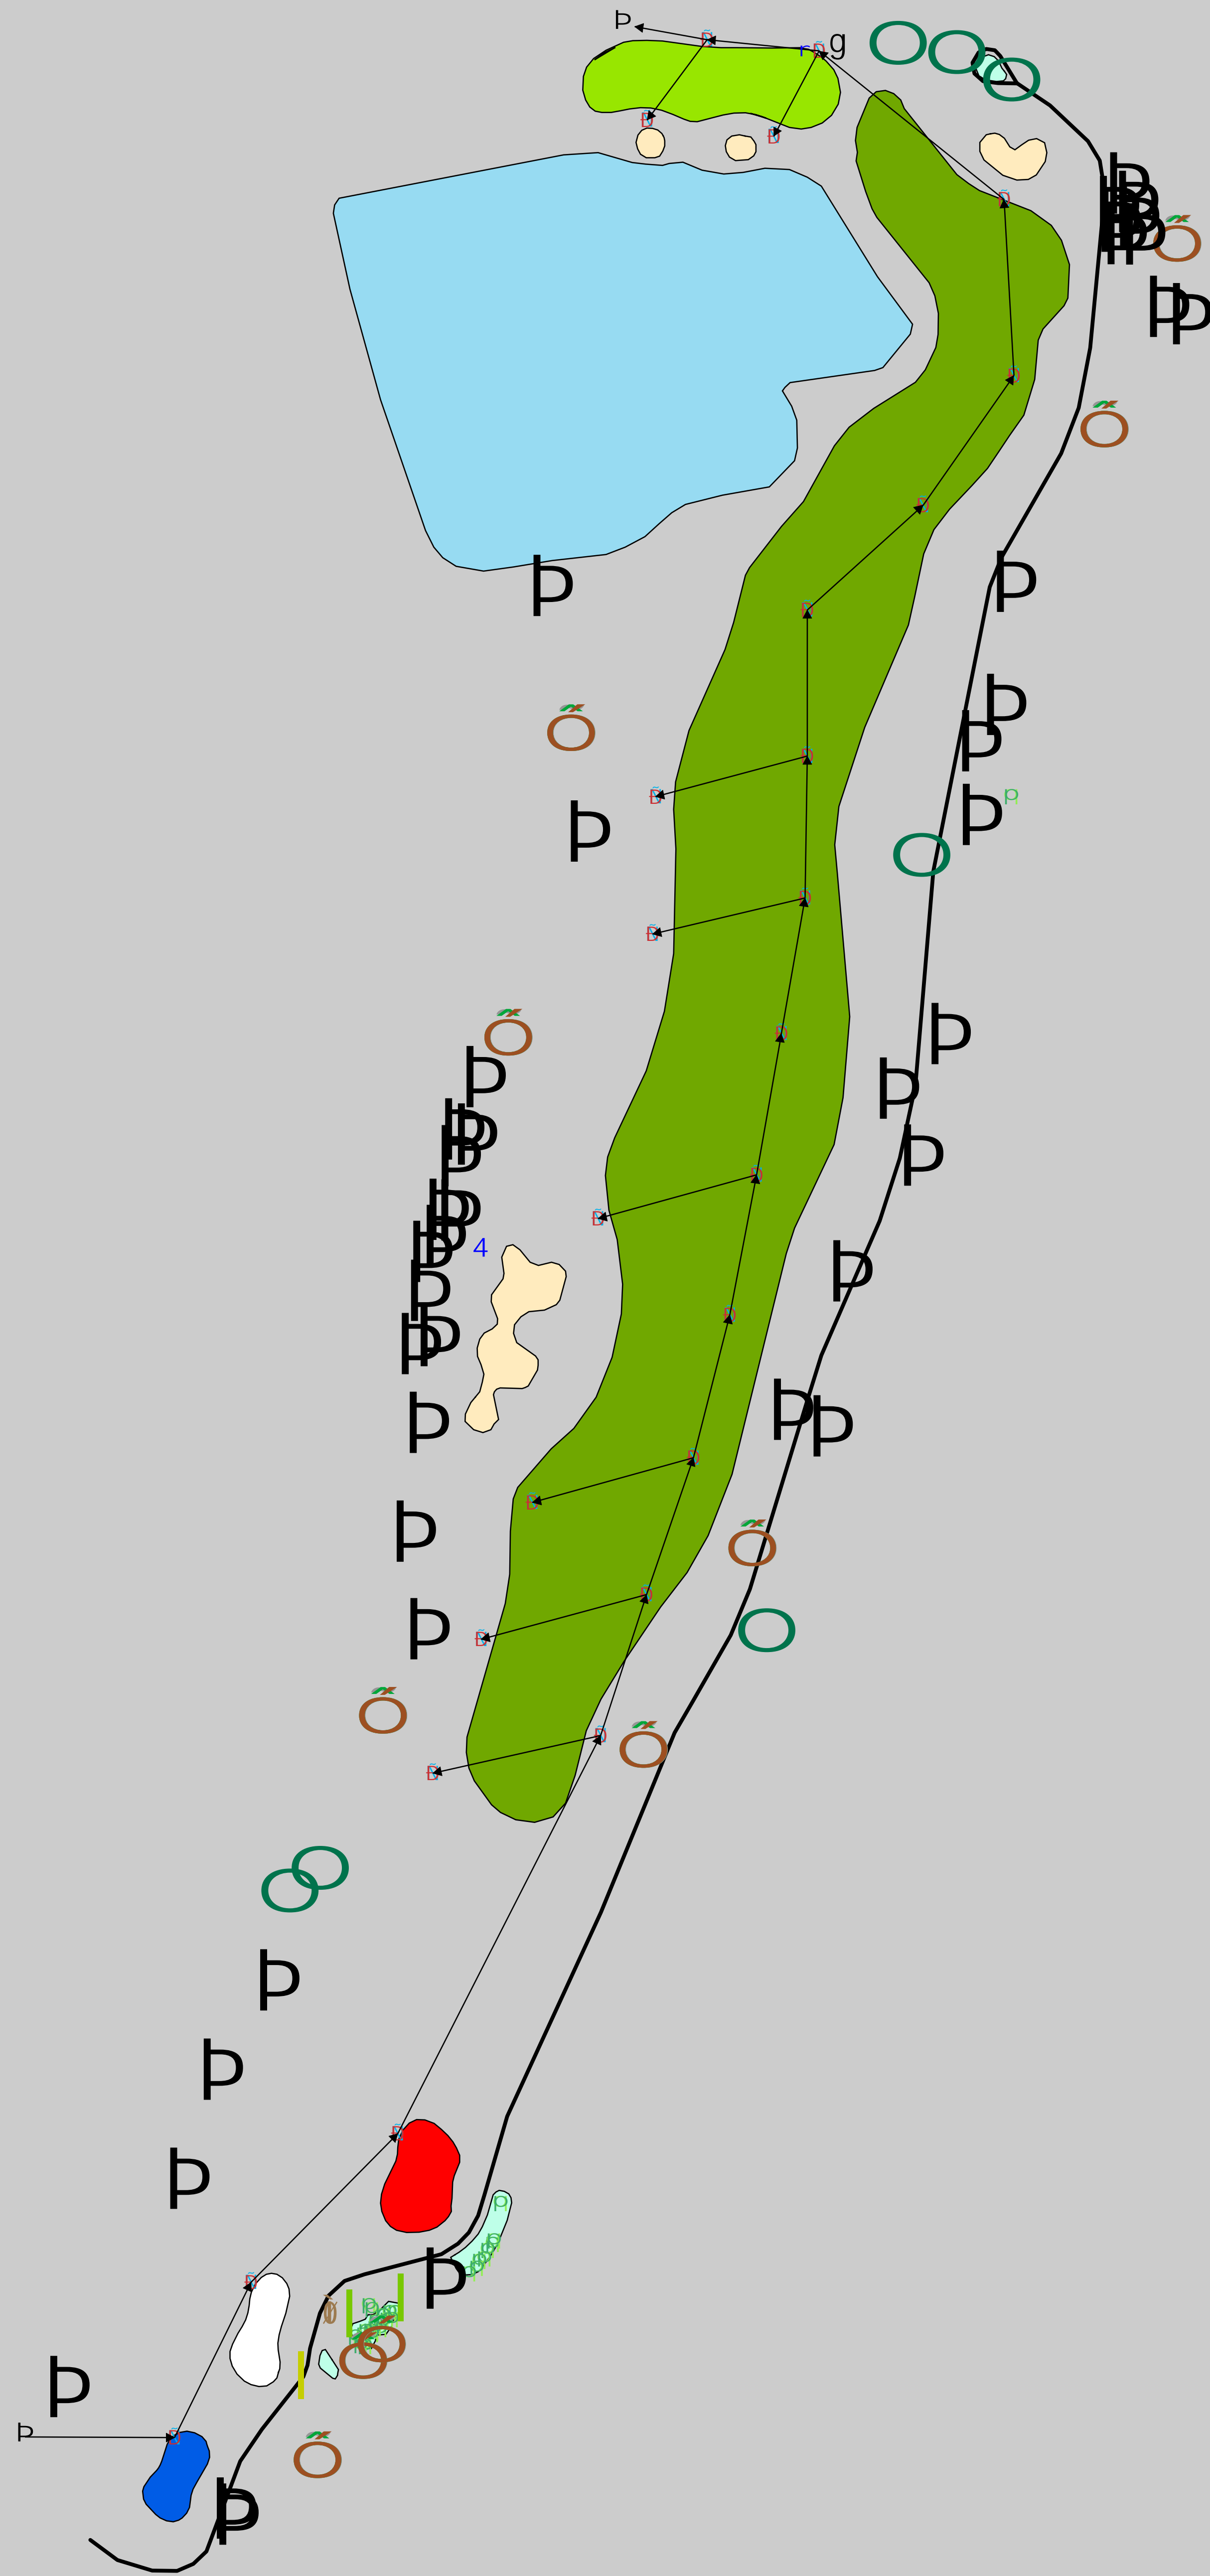

# Stone Creek Golf Course #10

Legend		
	Ball Washer	
	Cartpath	
	Drain	
	Irrigation Control	
	Irrigation Control Valve	
	Irrigation Line	
	Shrub	
	Sprinkler	
	Quick Coupler	
	Conifer	
<b>Broadleaf</b>		
	Maple	
	Oak	
	Other	
	Sycamore	

E

0 175 350 700 Feet