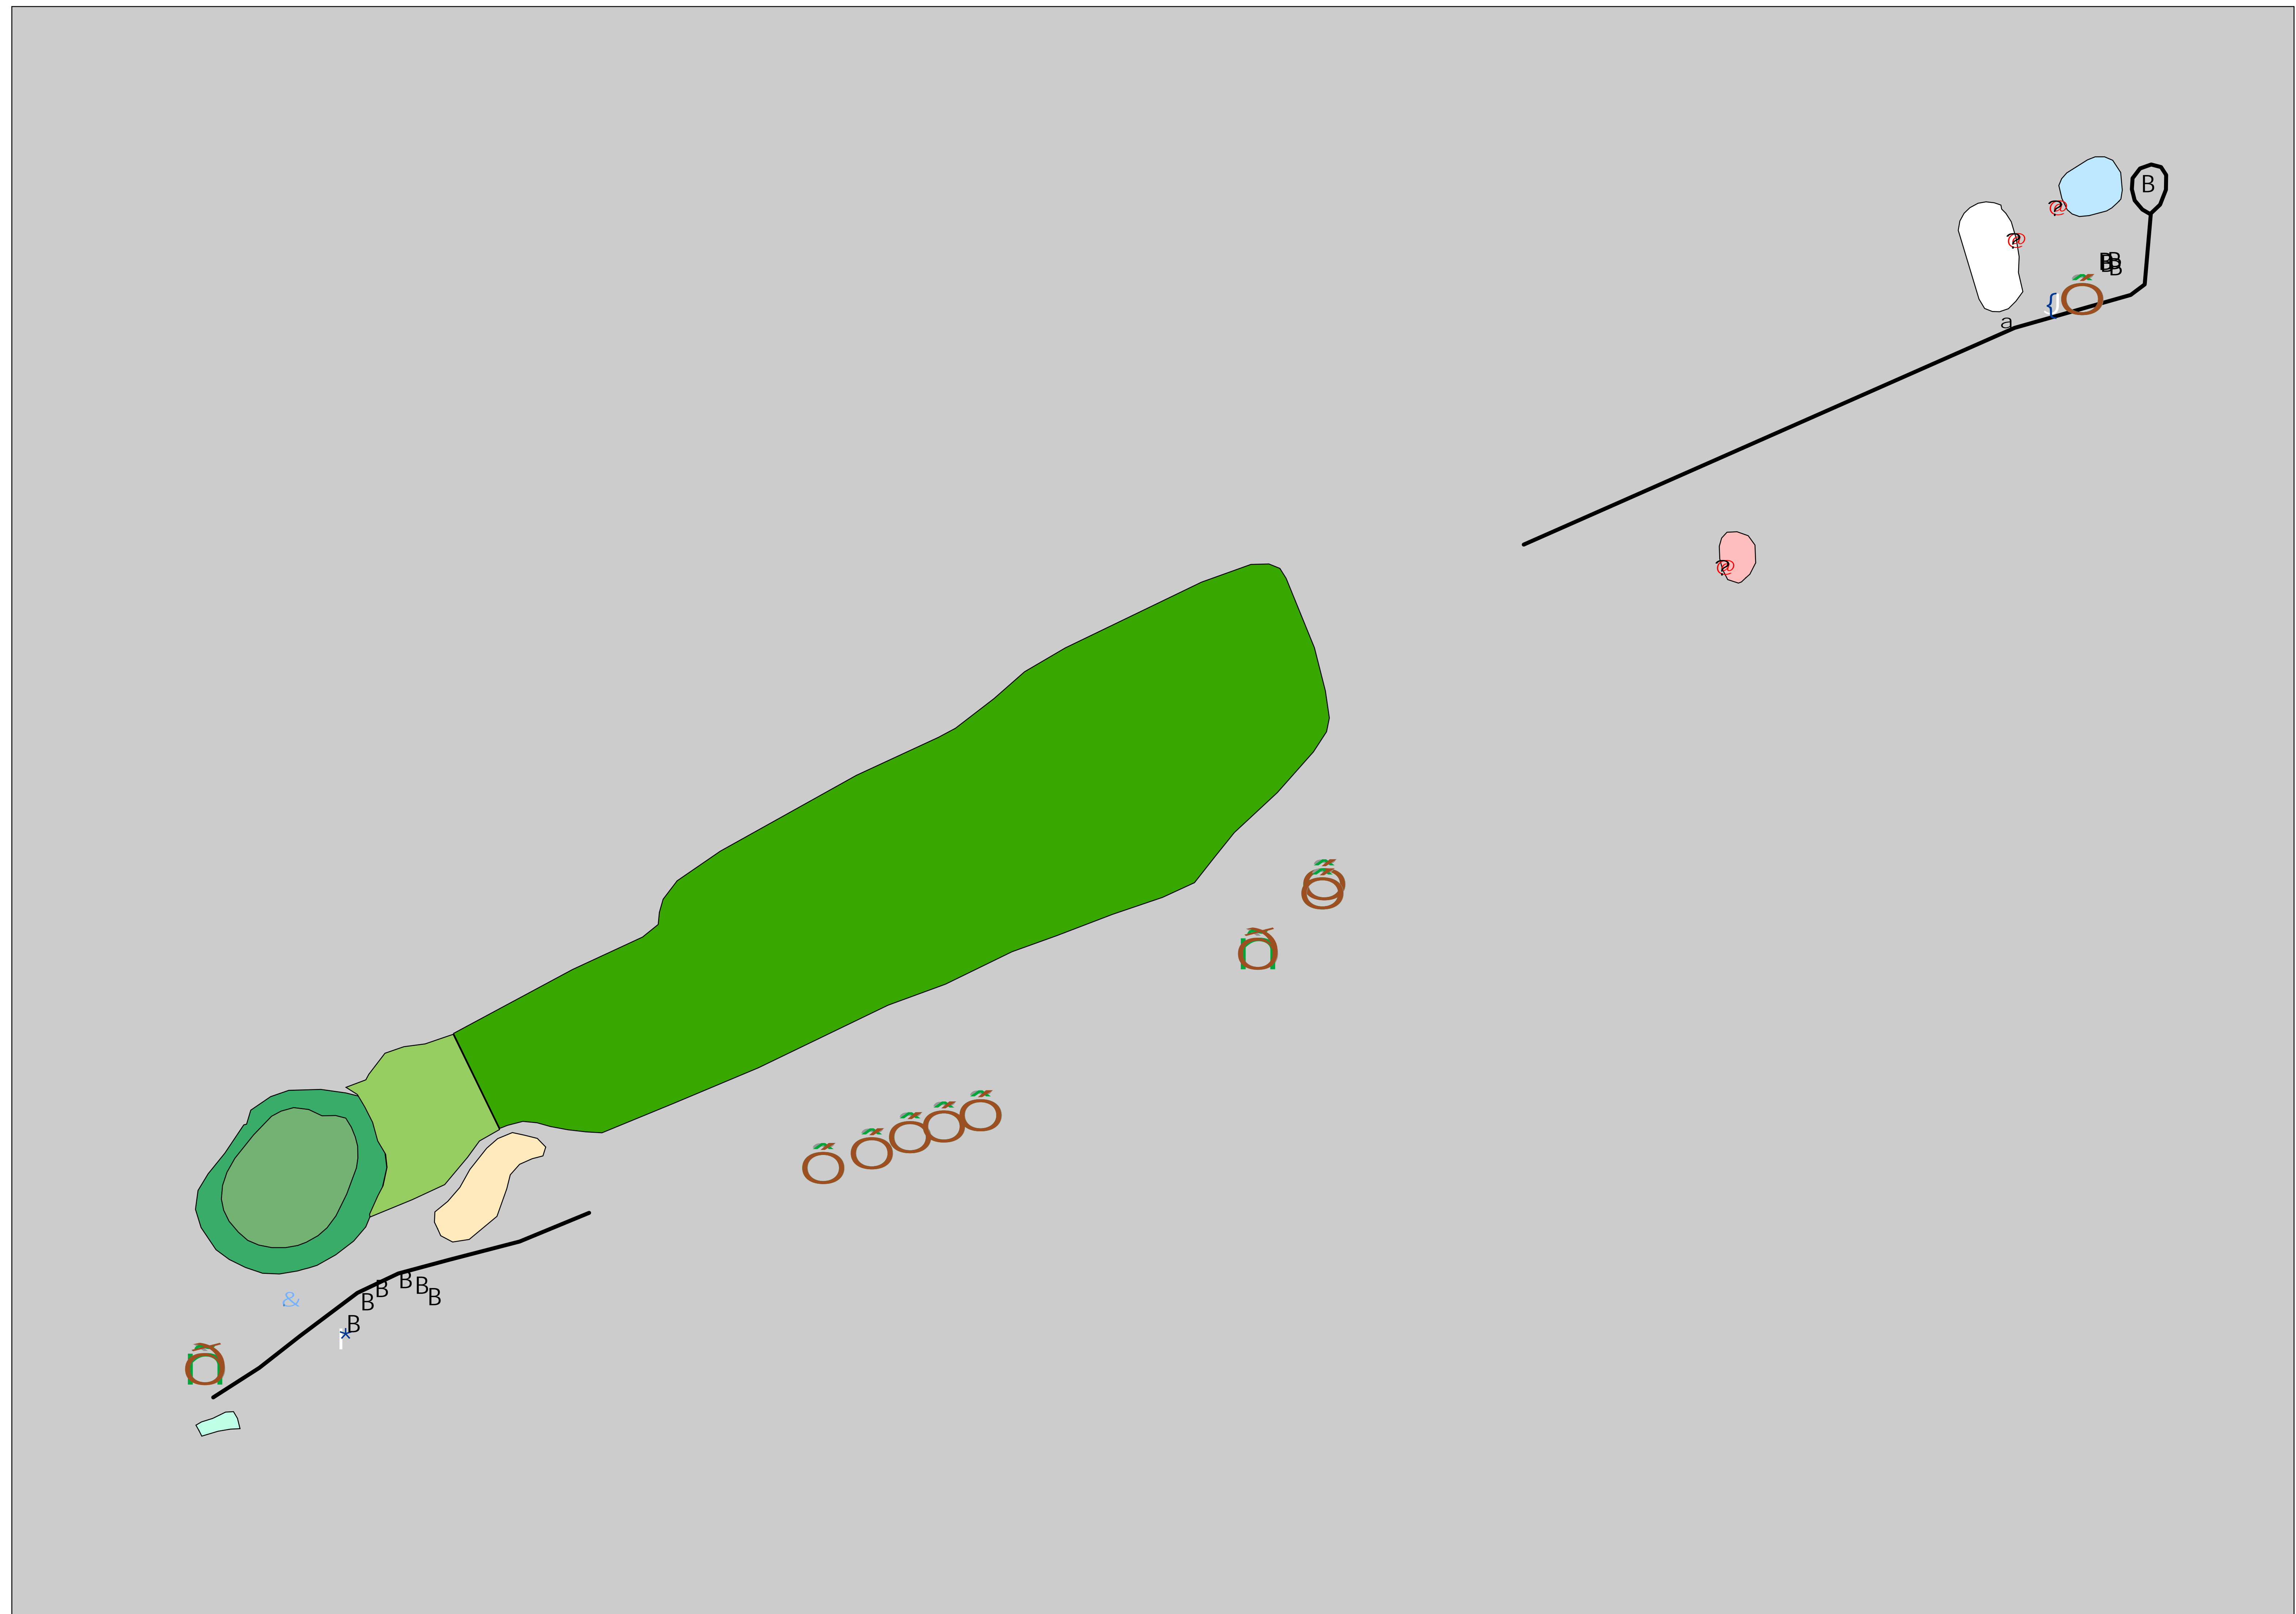

# PAR FOUR

**Legend**

	Conifer		Bunker
	Tree		Landscape Bed
	Shrub	<b>Mow Areas</b>	
	Bathroom		Blue Tee Box
	Trash		White Tee Box
	Sprinkler		Ladies Tee Box
	Quick Coupler		Green
	Ball Washer		Approach
	Cartpath		Fairway
			Collar

# D